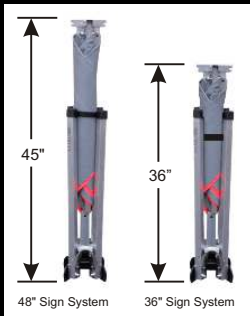

Fold & Roll™

Emergency Traffic Control Fold and Roll™ System

- NCHRP-350 Approved.
- Lightning fast setup!
- Ultra compact system storage dimensions.
- Fluorescent pink color recommended by FHWA and NFPA for use at emergency scenes.

- DF3000X-36PNK - 36" System
- DF3003X-48PNK - 48" System

From stored..

..to deployed in 20 seconds!

POLICE	DETOUR
FIRE	CLOSED
ROAD	TRAINING
→	ACCIDENT

Overlays

Many standard and custom legends available.

Emergency Traffic Control Equipment