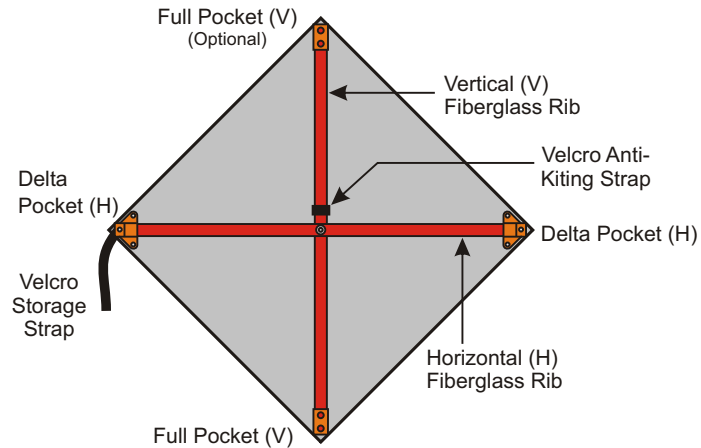

Roll-Up Signs

Standard Roll-Up Sign Styles

48" Standard Roll-Up Signs

PART NUMBERS						
MATERIAL	Super Bright™	RUR48-SO	RUR48-100	RUR48-200	RUR48-300	RUR48-400
	Marathon™	RUR48MAR-SO	RUR48MAR-100	RUR48MAR-200	RUR48MAR-300	RUR48MAR-400
	Diamond Grade™	RUR48DG-SO	RUR48DG-100	RUR48DG-200	RUR48DG-300	RUR48DG-400
	Non-Reflective Vinyl	RUNR48-SO	RUNR48-100	RUNR48-200	RUNR48-300	RUNR48-400
Replacement Rib Set #	----	RR-100-48	RR-200-48	RR-300-48	RR-400-48	
Vertical Rib (V)	----	5/16"	1/4"	3/16"	3/8"	
Horizontal Rib (H)	----	3/16"	3/16"	3/16"	3/16"	
Pocket Qty.	4	3	4	4	2	
Pocket Style	Delta (H), Full (V)	Delta (H), Full (V)	Delta (H), Full (V)	Delta (H), Full (V)	Delta (H)	
Stand Types	----	Spring & No Spring	Spring & No Spring	Spring & No Spring	Spring	
Folding Flags Optional	----	Yes	Yes	No	Yes	
Sign Holder Types (See Page 2)		Screwlock™ Pocket Holder R.U. Bracket	Screwlock™ Pocket Holder R.U. Bracket	R.U. Bracket	Channel Screwlock™ R.U. Bracket	

36" Standard Roll-Up Signs

PART NUMBERS					
MATERIAL	Super Bright™	RUR36-SO	RUR36-200	RUR36-300	RUR36-400
	Marathon™	RUR36MAR-SO	RUR36MAR-200	RUR36MAR-300	RUR36MAR-400
	Diamond Grade™	RUR36DG-SO	RUR36DG-200	RUR36DG-300	RUR36DG-400
	Non-Reflective Vinyl	RUNR36-SO	RUNR36-200	RUNR36-300	RUNR36-400
Replacement Rib Set #	----	RR-200-36	RR-300-36	RR-400-36	
Vertical Rib (V)	----	1/4"	3/16"	3/8"	
Horizontal Rib (H)	----	3/16"	3/16"	3/16"	
Pocket Qty.	4	4	4	2	
Pocket Style	Delta (H), Full (V)	Delta (H), Full (V)	Delta (H), Full (V)	Delta (H)	
Stand Types	----	Spring & No Spring	Spring & No Spring	Spring	
Folding Flags Optional	----	Yes	No	Yes	
Sign Holder Types (See Page 2)		Screwlock™ Pocket Holder R.U. Bracket	R.U. Bracket	Channel Screwlock™ R.U. Bracket	