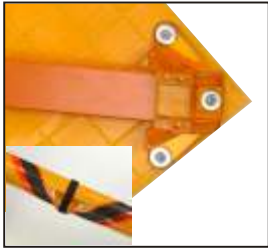

Roll-Up Signs - Options

Delta Pocket

- 3/4" pocket deep - easiest to deploy.
- Molded channel in pocket allows velcro to be tightly wrapped around sign reducing storage diameter.
- Three rivet design for added strength.

Full Pocket

- Two rivet construction
- Rivets are housed within the body of the pocket for additional strength.

RUB3315 Roll-Up Sign Bracket

- Holds all roll-up signs with ribs up to 1/4" thick.
- Locks automatically, unlocks with a pull.

UC100 Uniclamp Bracket

- Attaches roll-up signs to vertical stand masts or posts.
- Available factory installed or separately for retro-fit.

Equipment Bags

Sign System Bags

- Heavy duty vinyl.
- Webbing shoulder strap.
- Zipper Closure.
- **B36** - Holds 2 - 36" signs and 2 compact stands.
- **B48** - Holds 2 - 48" signs and 2 compact stands.
- **BFR36** - Holds 1 - 36" Fold & Roll™ System.
- **BFR48** - Holds 1- 48" Fold & Roll™ System