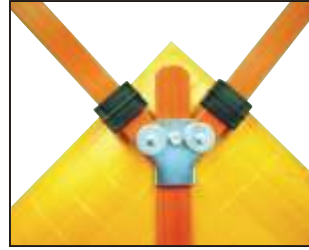

Roll-Up Signs - Options

Delta Pocket

- 3/4" pocket deep - easiest to deploy.
- Molded channel in pocket allows velcro to be tightly wrapped around sign reducing storage diameter.
- Three rivet design for added strength.

Full Pocket

- Two rivet construction
- Rivets are housed within the body of the pocket for additional strength.

RUB3315 Roll-Up Sign Bracket

- Holds all roll-up signs with ribs up to 1/4" thick.
- Locks automatically, unlocks with a pull.

FFS-2-B Folding Flag System

- Fold down flag system allows 18" flags to be stored with sign at all times.
- Deploys easily, compact when stored.

Overlays

- Available with velcro or snap attachment.
- Various sizes and colors available.

UC100 Uniclamp Bracket

- Attaches roll-up signs to vertical stand masts or posts.
- Available factory installed or separately for retro-fit.

Equipment Bags

Sign System Bags

- Heavy duty vinyl.
- Webbing shoulder strap.
- Zipper Closure.
- **B36** - Holds 2 - 36" signs and 2 compact stands.
- **B48** - Holds 2 - 48" signs and 2 compact stands.
- **BFR36** - Holds 1 - 36" Fold & Roll™ System.
- **BFR48** - Holds 1- 48" Fold & Roll™ System