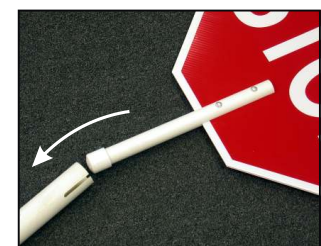

## Rigid Stop/Slow Paddles

Rigid stop/slow paddles are available in both 18" and 24" octagon versions with reflective and non-reflective surfaces. Choose either plastic or aluminum substrates. All rigid stop/slow paddles come with a 12" pvc handle attached, add our P52 (extension handle) to raise the sign to 6 feet off the ground.

- Meets all MUTCD specifications.
- STOP/STOP versions available in 18" non-reflective and engineer grade non-reflective.
- Your choice of 18" or 24" octagon.

P52

A24HI Stop/Slow Paddle

Rigid Stop/Slow - Plastic		
Model Number	Octagon Size	Sign Material
P18NR	18"	Non-Reflective
P18NR-ST/ST	18"	Non-Reflective
P24NR	24"	Non-Reflective
P18EG	18"	Engineering Grade Reflective
P18EG-ST/ST	18"	Engineering Grade Reflective
P24EG	24"	Engineering Grade Reflective
P18HI	18"	High Intensity Reflective
P24HI	24"	High Intensity Reflective
P18DG	18"	Diamond Grade™ Reflective
P24DG	24"	Diamond Grade™ Reflective

Rigid Stop/Slow - Aluminum		
Model Number	Octagon Size	Sign Material
A18EG	18"	Engineering Grade Reflective
A24EG	24"	Engineering Grade Reflective
A18HI	18"	High Intensity Reflective
A24HI	24"	High Intensity Reflective
A18DG	18"	Diamond Grade™ Reflective
A24DG	24"	Diamond Grade™ Reflective

## Economy Stop/Slow Paddles

**New** 18" octagon shaped stop/slow paddles are ultra lightweight and economical. Made from corrugated coroplast plastic panels, they come with an 8" plastic handle and fasteners for quick screwdriver assembly. The C18NR is available in non-reflective STOP/SLOW and STOP/STOP versions, add a 5' or 6' pvc plastic handle for extra height. Handles are slotted at the top to engage the paddle preventing spinning and keeping the sign face properly oriented to traffic.