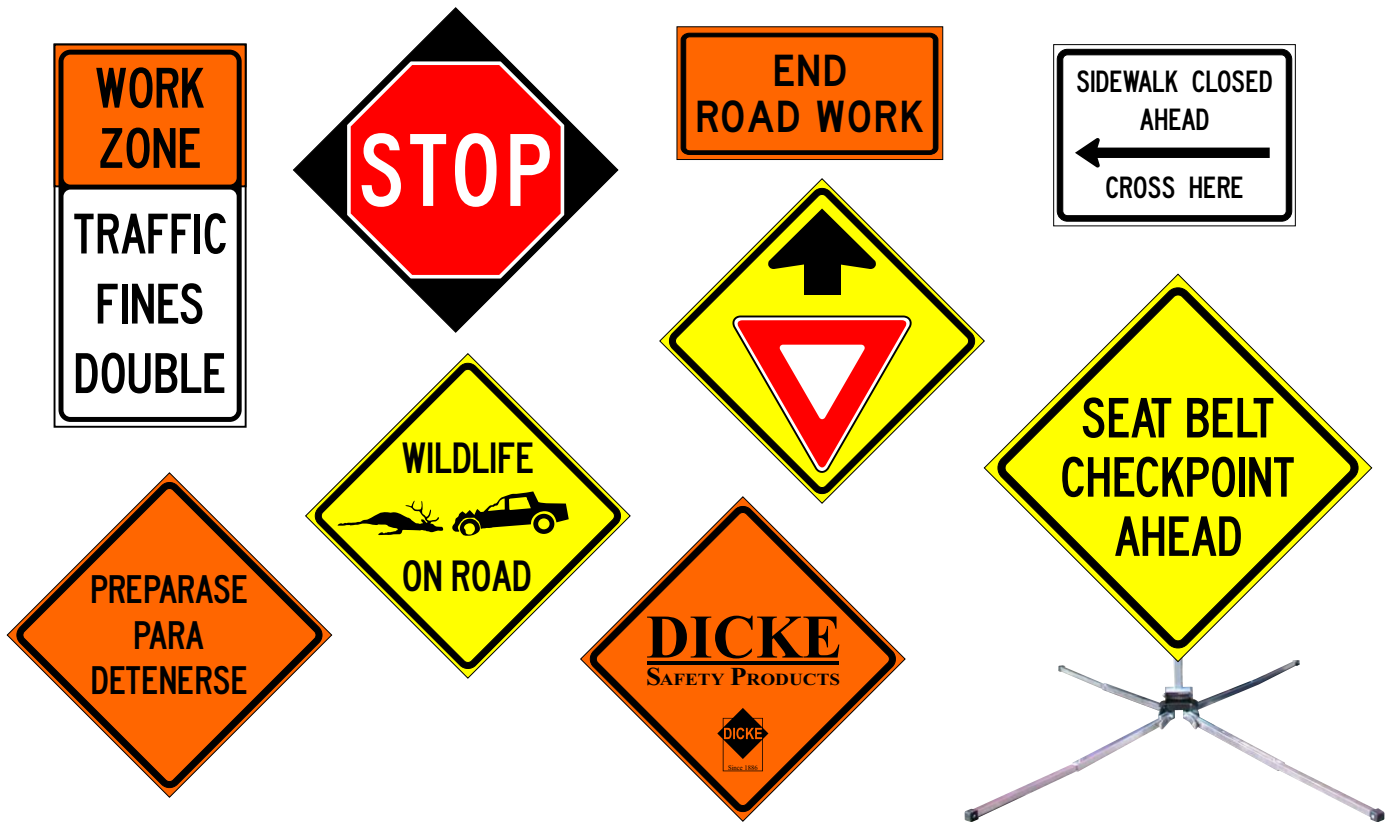

# Roll-Up Signs - Custom Legends

We have the ability to manufacture special shaped signs and custom legends to your specifications.

## Pedestrian Crossing Signs

# NEW

- **SBL1236-Y** - Single Sided
- **SBL1236D-Y** - Double Sided
- **SBL1236-S** - Single Sided
- **SBL1236D-S** - Double Sided

- Used to remind drivers of laws regarding pedestrian right of way at unsignalized crossings.
- "STOP FOR" legend only to be used in States where the law specifically requires that drivers must stop for pedestrians in a crosswalk.
- Available in 12" x 36" lime Super Bright with white Super Bright retroreflective panel insert.
- Signs are fully assembled, ready for use - no set-up required.
- Stand options include the **DL2000L** or the **DSB100**.