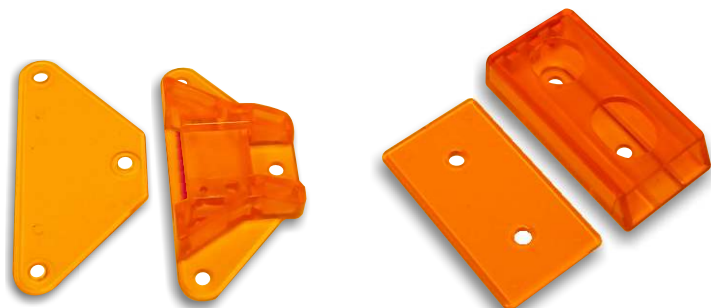

Standard Signs - 48"

	↓	↓	↓	↓	↓
Part # -	RUR48-SO	RUR48-100	RUR48-200	RUR48-300	RUR48-400
(Super Bright)					
(Marathon)	RUR48MAR-SO	RUR48MAR-100	RUR48MAR-200	RUR48MAR-300	RUR48MAR-400
(Diamond Grade)	RUR48DG-SO	RUR48DG-100	RUR48DG-200	RUR48DG-300	RUR48DG-400
(Non-Reflective)	RUNR48-SO	RUNR48-100	RUNR48-200	RUNR48-300	RUNR48-400
Replacement Rib Set #	----	RR100-48	RR200-48	RR300-48	RR400-48
Vert Rib	----	5/16" x 65"	1/4" x 65"	3/16" x 65"	3/8" x 66-1/4"
Horiz. Rib	----	3/16" x 65"	3/16" x 65"	3/16" x 65"	3/16" x 65"
Pocket Qty.	4	4	4	4	2
Pocket Style	Delta (H), Full (B)	Delta (H), Full (B)	Delta (H), Full (V)	Delta (H), Full (V)	Delta (H)
Channel Spacer & Hole	----	No	No	No	Yes
Stand Types	----	Spring & No Spring	Spring & No Spring	Spring & No Spring	Spring
Folding Flags Optional	----	Yes	Yes	No	Yes
Sign Holder Types	----	Clamp Pocket Holder R.U.Bracket	Clamp Pocket Holder R.U. Bracket	R.U. Bracket	Channel Clamp R.U. Bracket

Delta Pocket

Full Pocket

Sign Holder Types

Channel

Clamp

Pocket

R.U. Bracket

DICKE SAFETY PRODUCTS